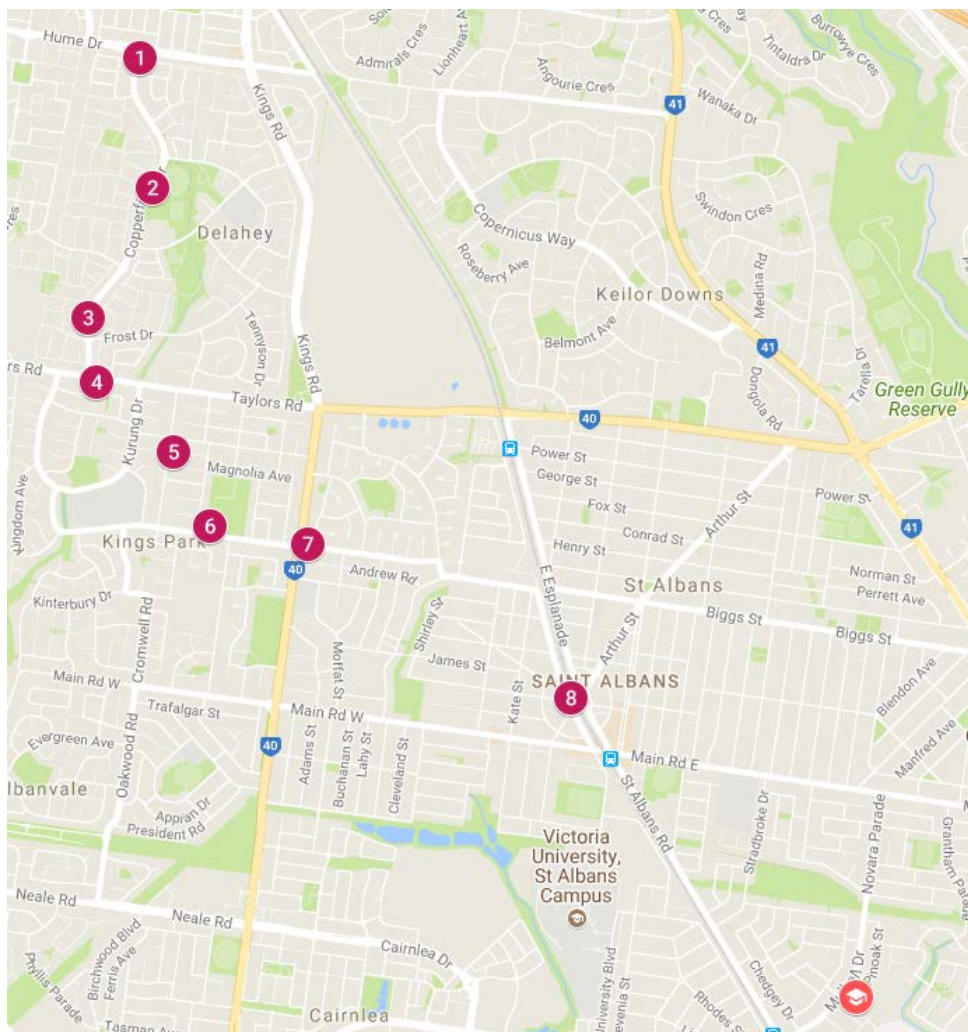

Deer Park Bus Route

Morning Service

Time	Stop Number	Bus Stop Location
8:00 AM	1	Bus Stop 9715 - Hume Dr/Copperfield Dr, Delahey 3037
8:02 AM	2	Bus Stop 40864 - Aitken Dr/Copperfield Dr, Delahey 3037
8:04 AM	3	14 Copperfield Drive, Delahey 3037
8:08 AM	4	Bus Stop 22673 - Patonga Dr/Taylor's Rd, Delahey 3037
8:10 AM	5	42 Braeswood Road, Kings Park 3021
8:12 AM	6	Bus Stop 10372 - Maplewood Rd/Gillespie Rd, Kings Park 3021
8:15 AM	7	Bus Stop 10374 - Kings Rd/Gillespie Rd, St Albans 3021
8:21 AM	8	20 West Esplanade, St Albans 3021

Afternoon Service

Time	Stop Number	Bus Stop Location
3:22 PM	1	Bus Stop 10299 - Hume Dr/Copperfield Dr, Delahey 3037
3:20 PM	2	Bus Stop 40865 - Aitken Dr/Copperfield Dr, Delahey 3037
3:18 PM	3	24 Copperfield Drive, Delahey 3037
3:16 PM	4	Bus Stop 22654 - Patonga Dr/Taylor's Rd, Kings Park 3021
3:13 PM	5	49 Braeswood Road, Kings Park 3021
3:11 PM	6	Bus Stop 10862 - Maplewood Rd/Gillespie Rd, Kings Park 3021
3:09 PM	7	Bus Stop 10864 - Kings Rd/Gillespie Rd, St Albans 3021
3:05 PM	8	West Esplanade Reserve, St Albans 3021

Bus Route: