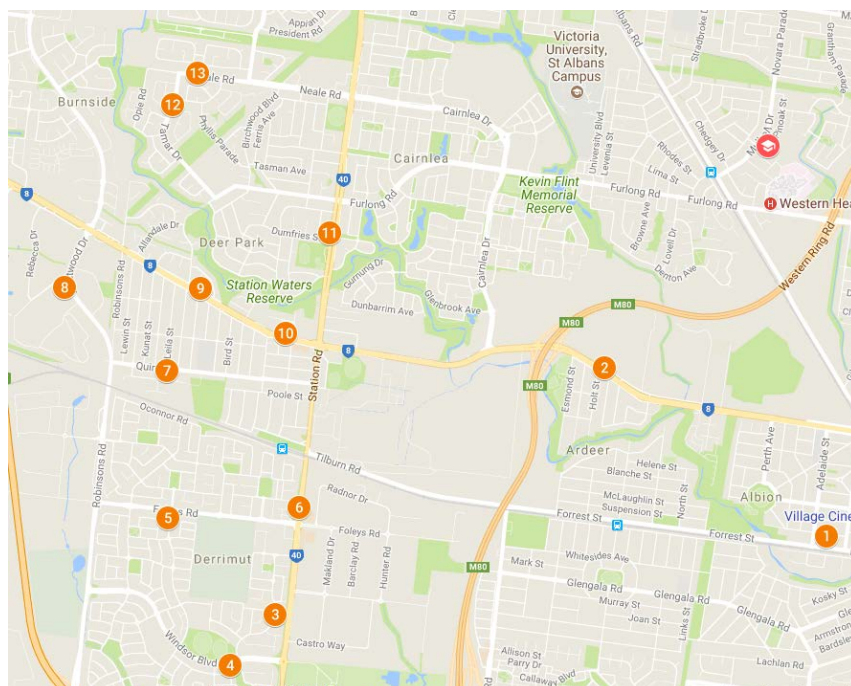

Afternoon Service

Time	Stop Number	Bus Stop Location
3:15 PM	1	11 Burnewang Street, Albion 3020
3:21 PM	2	Bus Stop 3266 - Holt St / Ballarat Rd, Ardeer 3022
3:27 PM	3	Bus Stop 21806 - Ripley Close / Hammerwood Avenue Derrimut 3030
3:30 PM	4	Bus Stop 40298 - Rochester Vsta / Windsor Blvd, Derrimut 3030
3:33 PM	5	151 Lennon Parkway, Derrimut 3030
3:36 PM	6	Bus Stop 47617 - Foleys Rd / Mount Derrimut Rd, Derrimut 3030
3:43 PM	7	91 Quinn Street, Deer Park 3023
3:46 PM	8	41 Westwood Drive, Ravenhall 3023
3:51 PM	9	Bus Stop 1423 - Avon CI / Western Hwy, Deer Park 3023
3:54 PM	10	Bus Stop 1425 - Alara Nursing Home/Western Hwy, Deer Park 3023
3:58 PM	11	123A Station Road, Deer Park 3023
4:05 PM	12	Bus Stop 4718 - Aycliffe Dr / Tamar Dr, Deer Park 3023
4:07 PM	13	140 Neale Rd, Deer Park 3023

Bus Route:

Reducing Students' Travel Time
Ready for Learning