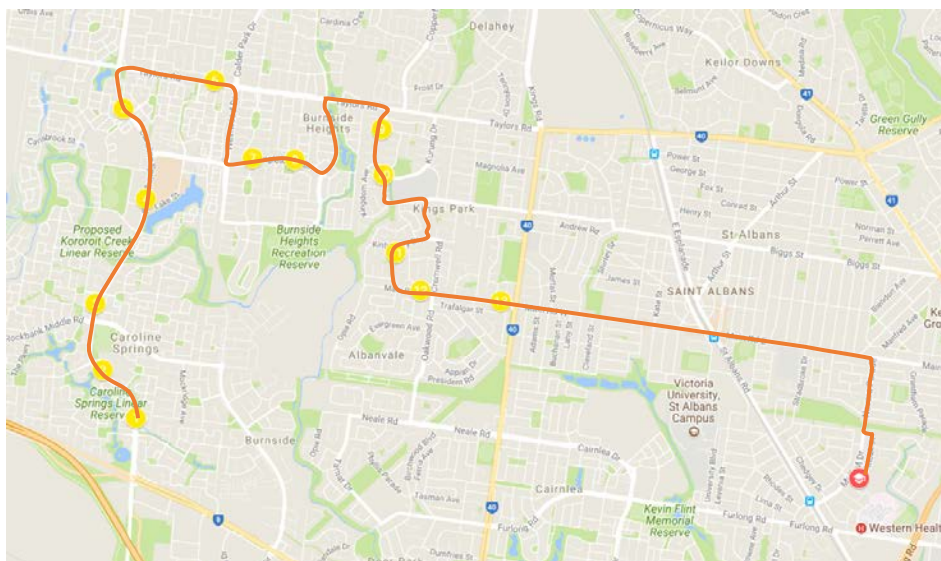

Afternoon Service

Time	Stop Number	Bus Stop Location
3:30 PM	1	Bus Stop 6662 - Chisholm Dr / Caroline Springs Bvd, Caroline Springs 3023
3:32 PM	2	Bus Stop 6749 - Wendouree Pde / Caroline Springs Bvd, Caroline Springs 3023
3:34 PM	3	Bus Stop 11366 - The Grove / Caroline Springs Bvd, Caroline Springs 3023
3:38 PM	4	Bus Stop 22750 - Lake St / Caroline Springs Bvd, Caroline Springs 3023
3:41 PM	5	Bus Stop 22666 - The Avenue / Caroline Springs Bvd, Caroline Springs 3023
3:45 PM	6	Bus Stop 22669 - The Entrance / Taylors Rd, Taylors Hill 3037
3:48 PM	7	Bus Stop 46050 - Arbour Bvd / Inglewood Dr, Burnside 3023
3:50 PM	8	Bus Stop 46051 - Katrina Dr / Inglewood Dr, Burnside 3023
3:54 PM	9	129 Kurung Drive, Kings Park 3021
3:55 PM	10	Bus Stop 9423 - Gillespie Rd / Kurung Dr, Kings Park 3021
3:59 PM	11	30 Balnaring Drive, Kings Park 3021
4:02 PM	12	Bus Stop 47537 - Leckie Dr / Main Rd West , Albanvale 3021
4:04 PM	13	520 Main Rd West, Kings Park, 3021

Bus Route:

Reducing Students' Travel Time
Ready for Learning