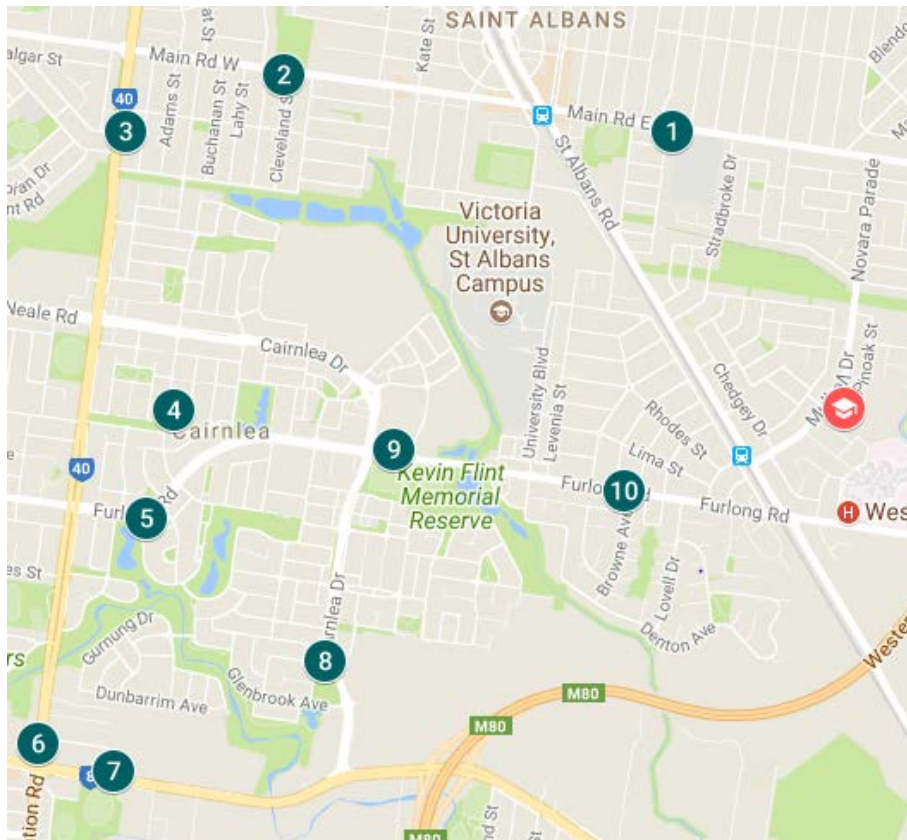

St Albans Bus Route

Morning Service

Time	Stop Number	Bus Stop Location
8:00 AM	1	Bus Stop 7940 - St Albans Secondary College/Main Rd East, St Albans 3021
8:08 AM	2	Bus Stop 10318 - Cleveland St/Main Rd West, St Albans 3021
8:10 AM	3	Bus Stop 47579 - Robyn Ave/Station Rd (St Albans), St Albans 3021
8:14 AM	4	28 Stockton Drive, Cairnlea 3023
8:16 AM	5	14 Furlong Road, Cairnlea 3023
8:20 AM	6	Bus Stop 4999 - Ballarat Rd/Station Rd, Deer Park 3023
8:22 AM	7	Bus Stop 1427 - Deer Park Reserve/Western Hwy, Deer Park 3023
8:25 AM	8	186 Cairnlea Drive, Cairnlea 3023
8:29 AM	9	Bus Stop 23019 - Cairnlea Dr/Furlong Rd, Cairnlea 3023
8:31 AM	10	Bus Stop 9692 - Cox St/Furlong Rd, Cairnlea 3023

Afternoon Service

Time	Stop Number	Bus Stop Location
3:40 PM	1	Bus Stop 10224 - St Albans Secondary College/Main Rd East, St Albans 3021
3:34 PM	2	Bus Stop 10012 - Washington St/Main Rd West, St Albans 3021
3:30 PM	3	Bus Stop 47561 - Gladstone St/Station Rd, Albanvale 3021
3:26 PM	4	23 Stockton Drive, Cairnlea 3023
3:24 PM	5	19 Furlong Road, Cairnlea 3023
3:20 PM	6	95 Station Road, Deer Park 3023
3:16 PM	7	Bus Stop 3260 - Deer Park Oval/Ballarat Rd, Deer Park 3023
3:11 PM	8	241 Cairnlea Drive, Cairnlea 3023
3:07 PM	9	Bus Stop 9410 - Cairnlea Dr/Furlong Rd, Cairnlea 3023
3:05 PM	10	Bus Stop 9412 - Browne Ave/Furlong Rd, Cairnlea 3023

Bus Route: