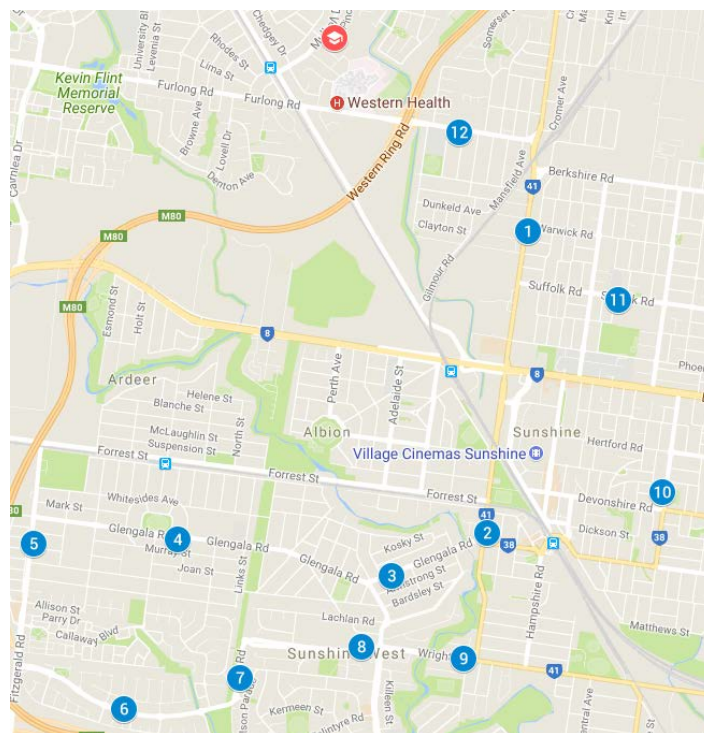

Afternoon Service

Time	Stop Number	Bus Stop Location
3:08 PM	1	Bus Stop 9236 - Warwick Rd/McIntyre Rd, Sunshine North 3020
3:13 PM	2	Bus Stop 1920 - Durham Rd/Anderson Rd, Sunshine 3020
3:15 PM	3	Bus Stop 6996 - Pellew St/Glengala Rd, Sunshine West 3020
3:19 PM	4	Bus Stop 47610 - Opp Glengala Hotel/Glengala Rd, Sunshine West 3020
3:22 PM	5	Bus Stop 48482 - Joan St/Fitzgerald Rd, Sunshine West 3020
3:26 PM	6	Bus Stop 21821 - Dresden Way/The Avenue, Sunshine West 3020
3:28 PM	7	Bus Stop 47592 - Opposite 9 Link Road, Sunshine West 3020
3:31 PM	8	Bus Stop 47588 - Fairbairn Rd/Wright St, Sunshine 3020
3:32 PM	9	Bus Stop 22610 - Ardoyne St/Wright St, Sunshine 3020
3:38 PM	10	93 Cornwall Road, Sunshine 3020
3:45 PM	11	68 Suffolk Road, Sunshine North 3020
3:05 PM	12	Bus Stop 7927 - Bangerang Ave/Furlong Rd, Sunshine North 3020

Bus Route:

Reducing Students' Travel Time
Ready for Learning