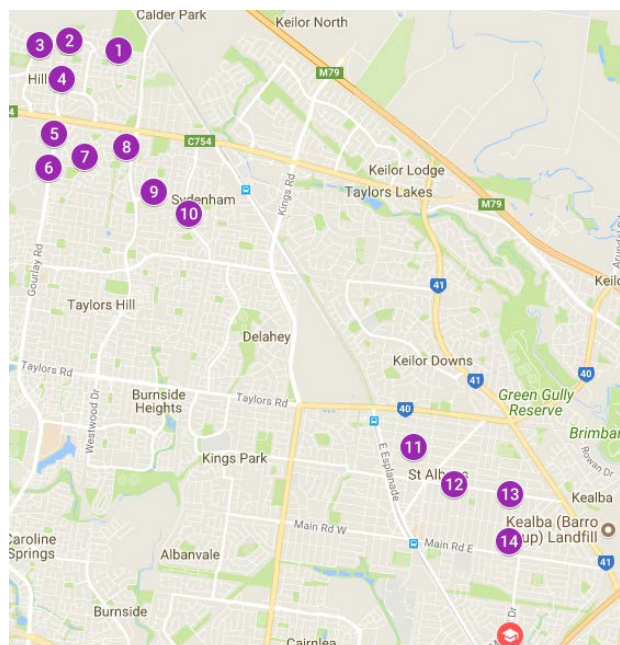

Afternoon Service

Time	Stop Number	Bus Stop Location
3:48 PM	1	Bus Stop 23401- Berthon Cres/Wolviston Ave, Hillside 3037
3:46 PM	2	Bus Stop 47623 - Sinclair Ave/Langmore Dr, Hillside 3037
3:44 PM	3	Bus Stop 47625 - Hillcrest Dr/Royal Cres, Hillside 3037
3:40 PM	4	17 Domain Drive, Hillside 3037
3:38 PM	5	Bus Stop 23366 - Tintern Lp/Gourlay Rd, Hillside 3037
3:36 PM	6	Bus Stop 23364 - Parkwood Green PS/Gourlay Rd, Hillside 3037
3:33 PM	7	63 Catherine Drive, Hillside 3037
3:31 PM	8	3 Catherine Drive, Hillside 3037
3:28 PM	9	Copperfield College, Sydenham 3037
3:26 PM	10	Bus Stop 9435 - Overton Lea Reserve/Overton Lea Blvd, Sydenham 3037
3:15 PM	11	65 Theodore Street, St Albans 3021
3:10 PM	12	Bus Stop 11747 - Walter St/Biggs St, St Albans 3021
3:08 PM	13	Bus Stop 47677 - Avondale Ave/Biggs St, St Albans 3021
3:05 PM	14	17 Avondale Ave, St Albans 3021

Bus Route: