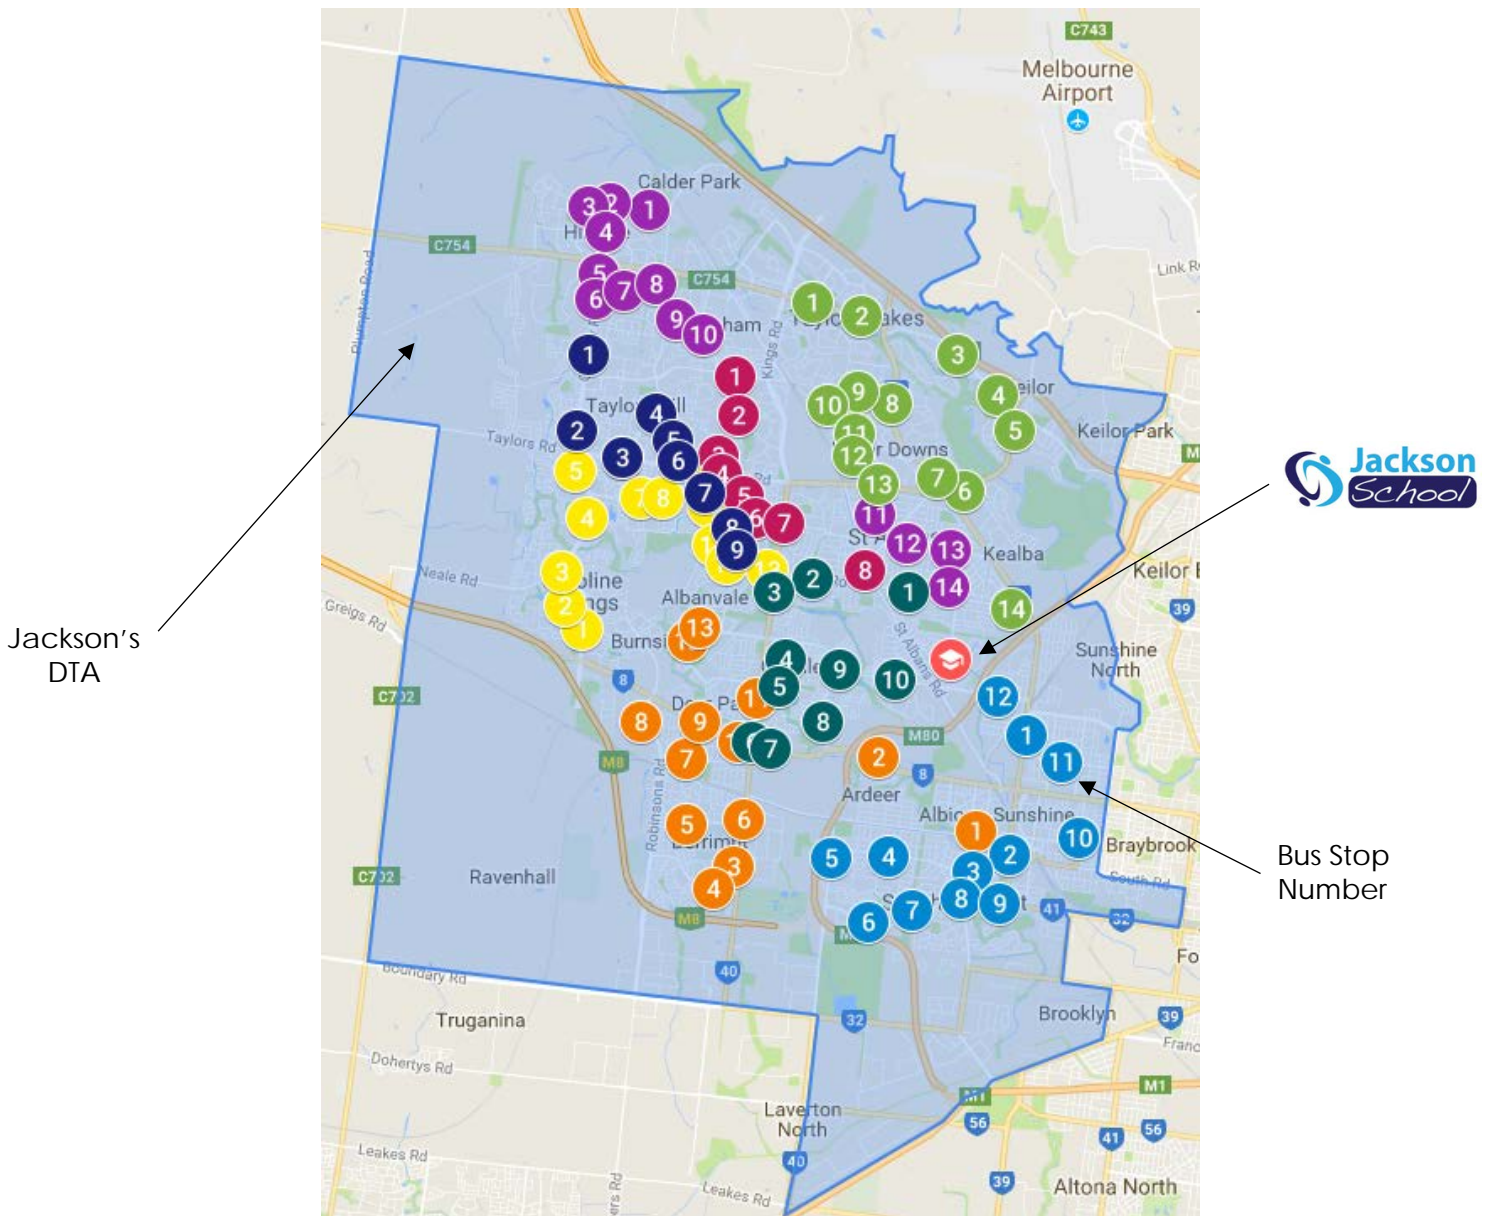

# Jackson's Designated Transport Area (DTA)

Have a go at using our interactive Super Stops map:

Morning Services: <https://bit.ly/2vMTgP1>

Afternoon Services: <https://bit.ly/2HrD4IB>

Select or deselect bus lines.

- See if you are in Jackson's designated transport area.
- Type in your address to see your nearest Super Stop with walking route to/from your door.
- Click on a Super Stop to see am pick up and pm drop off times.

# Caroline Springs Bus Route

## Morning Service

Time	Stop Number	Bus Stop Location
8:00 AM	1	Bus Stop 6662 - Chisholm Dr / Caroline Springs Bvd, Caroline Springs 3023
8:02 AM	2	Bus Stop 6749 - Wendouree Pde / Caroline Springs Bvd, Caroline Springs 3023
8:04 AM	3	Bus Stop 11366 - The Grove / Caroline Springs Bvd, Caroline Springs 3023
8:08 AM	4	Bus Stop 22750 - Lake St / Caroline Springs Bvd, Caroline Springs 3023
8:11 AM	5	Bus Stop 22666 - The Avenue / Caroline Springs Bvd, Caroline Springs 3023
8:15 AM	6	Bus Stop 22669 - The Entrance / Taylors Rd, Taylors Hill 3037
8:18 AM	7	Bus Stop 46050 - Arbour Bvd / Inglewood Dr, Burnside 3023
8:20 AM	8	Bus Stop 46051 - Katrina Dr / Inglewood Dr, Burnside 3023
8:24 AM	9	129 Kurung Drive, Kings Park 3021
8:25 AM	10	Bus Stop 9423 - Gillespie Rd / Kurung Dr, Kings Park 3021
8:29 AM	11	30 Balnaring Drive, Kings Park 3021
8:32 AM	12	Bus Stop 47537 - Leckie Dr / Main Rd West , Albanvale 3021
8:34 AM	13	520 Main Rd West, Kings Park, 3021